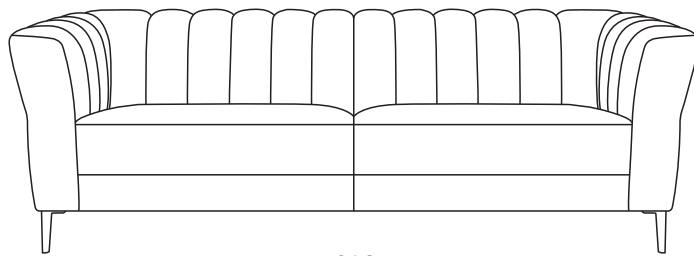

Cookes

LIFE *well furnished*

Cookes Collection Ouse

Structure:
Plywood and Solid wood
Seat:No-sag spring
Back rest:Elastic webbing
Seat Cushion:
32+31KG/M³
High resilient foam
Back Cushion:35+26KG/M³
High resilient foam

Cushion removable:
N/A
Functionality:
Recliner
Sofa Legs:
Metal feet 14 cm
Feet Disassembly:
Yes

216
(85")
CBM:1.43m³
3P2C

160
(63")
CBM:1.05m³
2P

101
(40")
CBM:0.67m³
1P

75
(30")
45
(18")
91
(36")
Profile