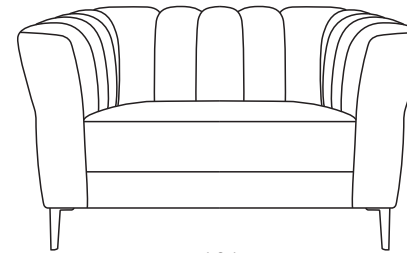

Cookes

LIFE *well furnished*

Cookes Collection Ouse

Structure:
Plywood and Solid wood
Seat:No-sag spring
Back rest:Elastic webbing
Seat Cushion:
32+31KG/M³
High resilient foam
Back Cushion:35+26KG/M³
High resilient foam

Cushion removable:
N/A
Functionality:
Recliner
Sofa Legs:
Metal feet 14 cm
Feet Disassembly:
Yes

216
(85")
CBM:1.43m³
3P2C

160
(63")
CBM:1.05m³
2P

101
(40")
CBM:0.67m³
1P

75
(30")
45
(18")
91
(36")
Profile