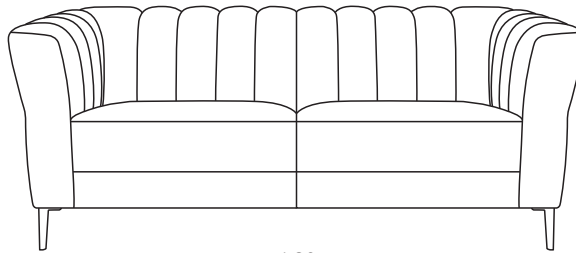

Cookes

LIFE *well furnished*

Cookes Collection Ouse

Structure:
Plywood and Solid wood
Seat:No-sag spring
Back rest:Elastic webbing
Seat Cushion:
32+31KG/M³
High resilient foam
Back Cushion:35+26KG/M³
High resilient foam

Cushion removable:
N/A
Functionality:
Recliner
Sofa Legs:
Metal feet 14 cm
Feet Disassembly:
Yes

216
(85")
CBM:1.43m³
3P2C

160
(63")
CBM:1.05m³
2P

101
(40")
CBM:0.67m³
1P

75
(30")
45
(18")
91
(36")
Profile