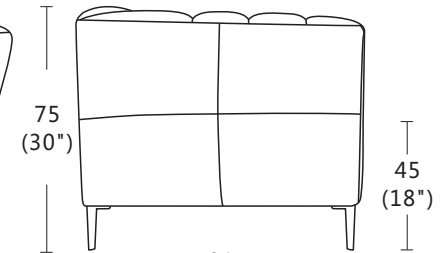

Cushion removable:
N/A
Functionality:
Recliner
Sofa Legs:
Metal feet 14 cm
Feet Disassembly:
Yes

216
(85")
CBM:1.43m³
3P2C

160
(63")
CBM:1.05m³
2P

101
(40")
CBM:0.67m³
1P

75
(30")
45
(18")
91
(36")
Profile