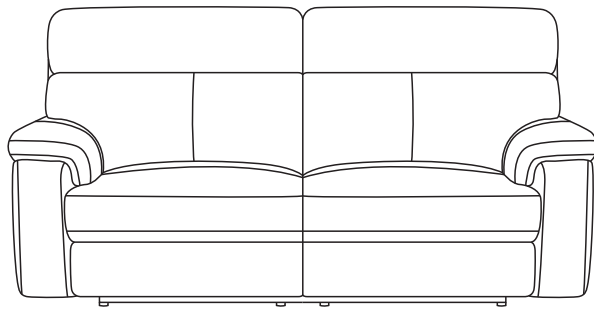

Structure:

Plywood and Solid wood

Seat: Elastic webbing + a little No-sag spring

Back rest: Elastic webbing

Seat Cushion:

34+26KG/M³

High resilient foam

Back Cushion:

Dacron fibre

Cushion removable:

Not available

Functionality:

Recliner

Sofa Legs:

N/A

Feet Disassembly:

No

201
(79")

CBM:1.64m³

3P2C