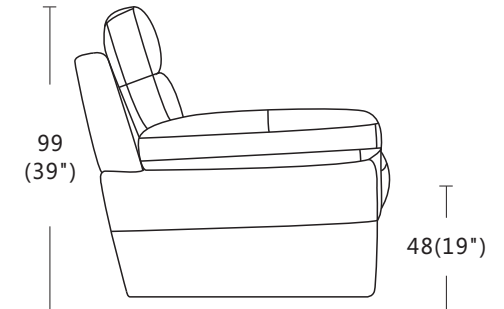

Sofa Legs:

N/A

Feet Disassembly:

No

201
(79")

CBM:1.64m³

3P2C

161
(63")

CBM:1.31m³

2P

102
(40")

CBM:0.83m³

1P

99
(39")

48(19")

98
(39")