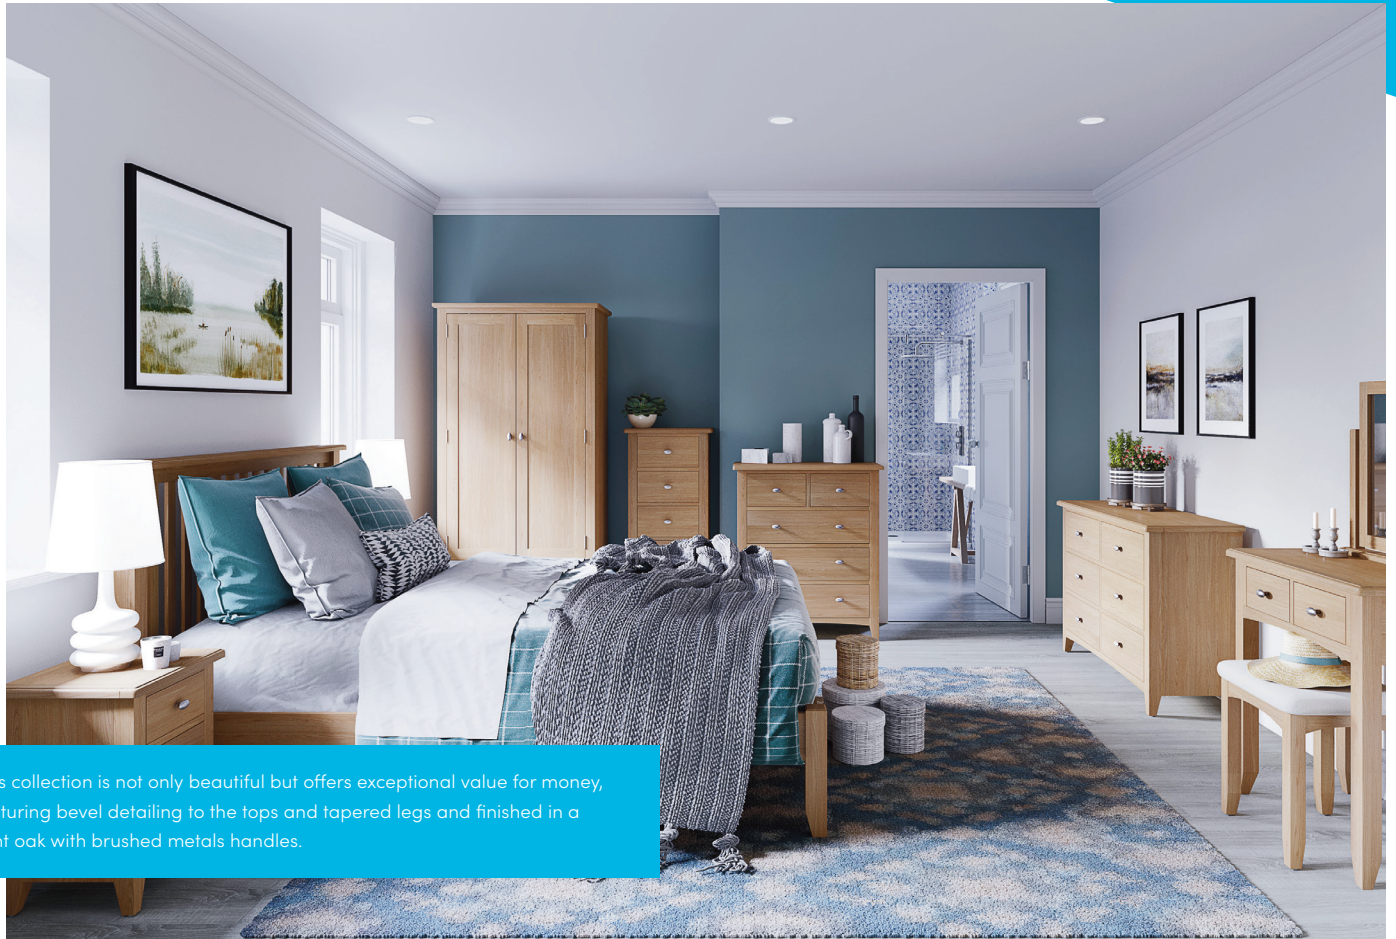

Burnley

This collection is not only beautiful but offers exceptional value for money, featuring bevel detailing to the tops and tapered legs and finished in a light oak with brushed metals handles.

Small Bedside Cabinet
GAO-SBSC
35 x 32 x 58 cm

Also available

3'0 Bed | GAO-30-1
103 x 204 x 110 cm
5'0 Bed | GAO-50-UK-1
166 x 214 x 110 cm

w x d x h cm