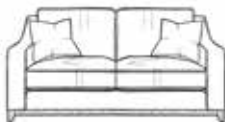

2 SEATER SOFA

W1780mm D1020mm H930mm