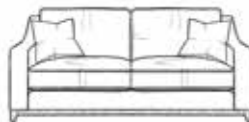

**CHAISE END SOFA (LEFT)**

W2510mm D1830mm H930mm

**CORNER SOFA**

W2670mm D2670mm H930mm

**CHAISE END SOFA (RIGHT)**

W2510mm D1830mm H930mm

**LOVESEAT**

W1200mm D1020mm H930mm

**FOOTSTOOL**

W1020mm D860mm H460mm

**ARMCHAIR**

W860mm D1020mm H930mm

**2 SEATER SOFA**

W1780mm D1020mm H930mm

**3 SEATER SOFA**

W2040mm D1020mm H930mm

**4 SEATER SOFA**

W2500mm D1020mm H930mm

HANDMADE IN BRITAIN

*Cookes*

LIFE *well furnished*