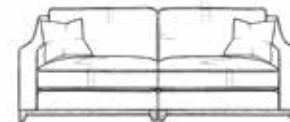

**CHAISE END SOFA (LEFT)**

W2510mm D1830mm H930mm

**CORNER SOFA**

W2670mm D2670mm H930mm

**CHAISE END SOFA (RIGHT)**

W2510mm D1830mm H930mm

**LOVESEAT**

W1200mm D1020mm H930mm

**FOOTSTOOL**

W1020mm D860mm H460mm

**ARMCHAIR**

W860mm D1020mm H930mm

**2 SEATER SOFA**

W1780mm D1020mm H930mm

**3 SEATER SOFA**

W2040mm D1020mm H930mm

**4 SEATER SOFA**

W2500mm D1020mm H930mm

HANDMADE IN BRITAIN

*Cookes*

LIFE *well furnished*