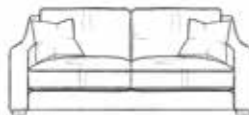

Cookes | LIFE well furnished

CHAISE END SOFA (LEFT)

W2510mm D1830mm H930mm

CORNER SOFA

W2670mm D2670mm H930mm

CHAISE END SOFA (RIGHT)

W2510mm D1830mm H930mm

LOVESEAT

W1200mm D1020mm H930mm

FOOTSTOOL

W1020mm D860mm H460mm

ARMCHAIR

W860mm D1020mm H930mm

2 SEATER SOFA

W1780mm D1020mm H930mm

3 SEATER SOFA

W2040mm D1020mm H930mm

4 SEATER SOFA

W2500mm D1020mm H930mm

HANDMADE IN BRITAIN

Cookes

LIFE *well furnished*