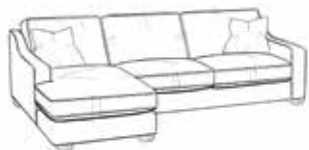

CHAISE END SOFA (LEFT)

W2510mm D1830mm H930mm