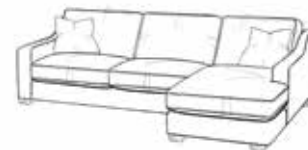

Cookes | LIFE well furnished

CHAISE END SOFA (LEFT)

W2510mm D1830mm H930mm

CORNER SOFA

W2670mm D2670mm H930mm

CHAISE END SOFA (RIGHT)

W2510mm D1830mm H930mm

LOVESEAT

W1200mm D1020mm H930mm

FOOTSTOOL

W1020mm D860mm H460mm

ARMCHAIR

W860mm D1020mm H930mm

2 SEATER SOFA

W1780mm D1020mm H930mm

3 SEATER SOFA

W2040mm D1020mm H930mm

4 SEATER SOFA

W2500mm D1020mm H930mm

HANDMADE IN BRITAIN

Cookes

LIFE *well furnished*