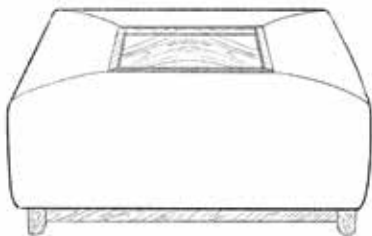

SQUARE FOOTSTOOL

W1000mm D1000mm H432mm

Tray 520mm x 520mm