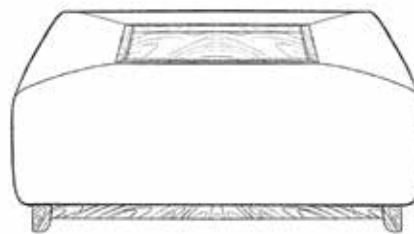

## **TECHNICAL INFORMATION**

- *Solid timber removable plinth*
- *Solid timber removable tray*
- *Huge selection of feature fabrics*

**Cookes** | LIFE *well furnished*

**SQUARE FOOTSTOOL**

W1000mm D1000mm H432mm

*Tray 520mm x 520mm*

**FOOTSTOOL**

W1200mm D800mm H423mm

*Tray 720mm x 320mm*

HANDMADE IN BRITAIN

*Cookes* | LIFE well furnished