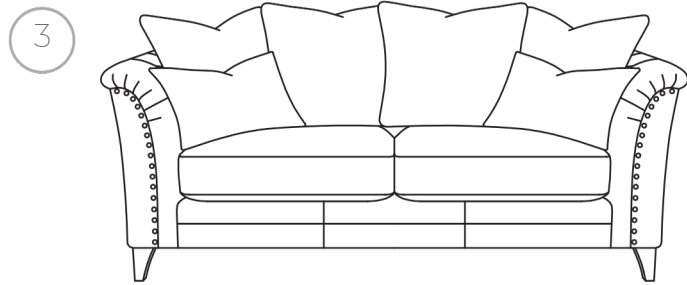

DIMENSIONS

4-Seater	W251cm x D95 x H78
3-seater	W226cm x D95 x H78
2-seater	W203cm x D95 x H78
1.5-seater	W156cm x D95 x H78

FEET
Antique Walnut
or Grey Oak

STUDDING
Antique Brass or Pewter
(no studding option available)

SCARLETT

CONFIGURATIONS

1. 4-Seater Sofa
2. 3-Seater Sofa
3. 2-Seater Sofa
4. 1.5-Seater Sofa
5. Footstool

ROAMING GRASSLANDS

Bring the natural beauty of the outdoors into your home. Choose from a selection of rich, earthy base tones, each designed to harmonise with textured scatter cushions and supple leather arms.