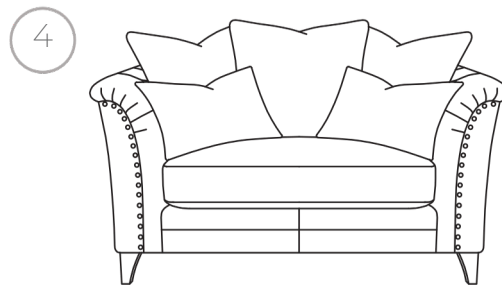

SCARLETT

CONFIGURATIONS

1. 4-Seater Sofa
2. 3-Seater Sofa
3. 2-Seater Sofa
4. 1.5-Seater Sofa
5. Footstool