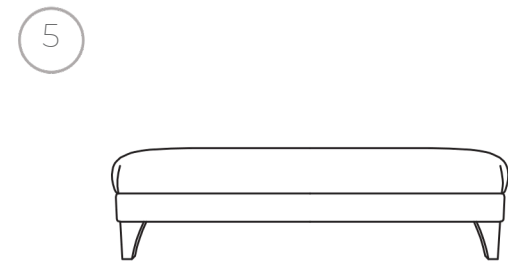

SCARLETT

CONFIGURATIONS

1. 4-Seater Sofa
2. 3-Seater Sofa
3. 2-Seater Sofa
4. 1.5-Seater Sofa
5. Footstool