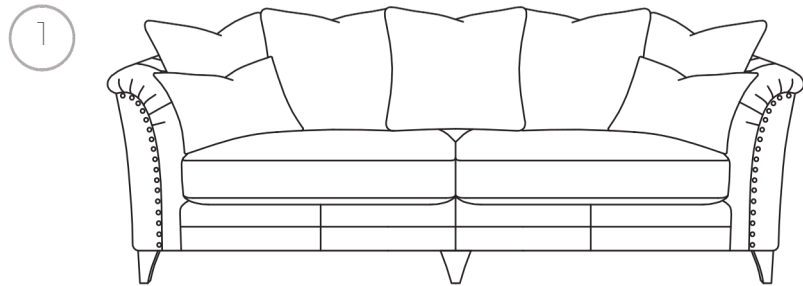

SCARLETT

CONFIGURATIONS

1. 4-Seater Sofa
2. 3-Seater Sofa
3. 2-Seater Sofa
4. 1.5-Seater Sofa
5. Footstool