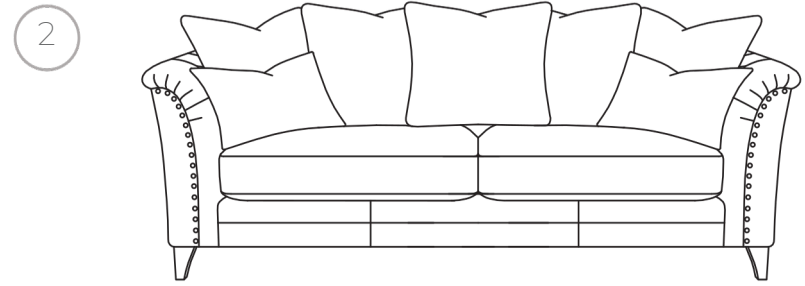

DIMENSIONS

4-Seater	W251cm x D95 x H78
3-seater	W226cm x D95 x H78
2-seater	W203cm x D95 x H78
1.5-seater	W156cm x D95 x H78

FEET
Antique Walnut
or Grey Oak

STUDDING
Antique Brass or Pewter
(no studding option available)

SCARLETT

CONFIGURATIONS

1. 4-Seater Sofa
2. 3-Seater Sofa
3. 2-Seater Sofa
4. 1.5-Seater Sofa
5. Footstool

ROAMING GRASSLANDS

Bring the natural beauty of the outdoors into your home. Choose from a selection of rich, earthy base tones, each designed to harmonise with textured scatter cushions and supple leather arms.