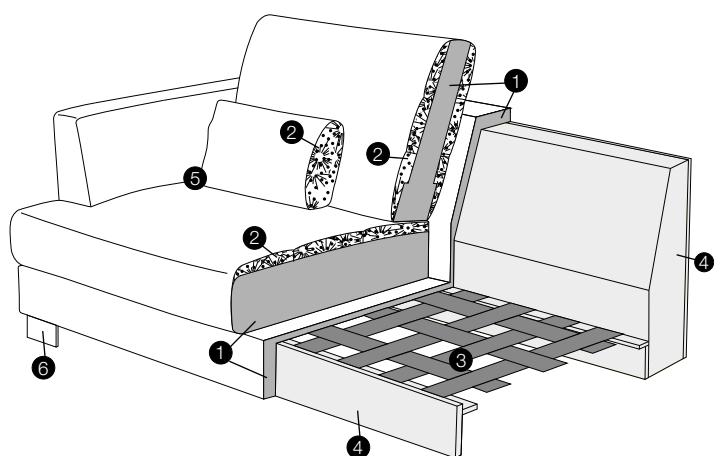

2 seater without armrests

3 seater left / or right

3 seater without armrests

bench right / or left

divan right / or left
or divan divided right / or left

corner 90°

corner 35° right / or left

extra dimensions

depth of seat

accessories

cushion
76x25

headrest with roll L-70

armrest protection

legs

no. 07
wood

no. 105
wood

no. 84
metal chrome,
painted black or grey
and brushed steel*

*please check a cost of brushed steel finish with a sale representative.

profile

standard

1. polyurethane foam / high resilient polyurethane foam
2. silicone balls
3. upholstery belts
4. FSC® certified solid wood and wood based elements
5. fabric
6. solid wood/metal legs