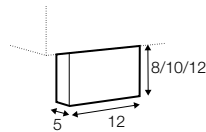

2 seater without armrests

3 seater left / or right

3 seater without armrests

bench right / or left

divan right / or left
or divan divided right / or left

corner 90°

corner 35° right / or left

extra dimensions

depth of seat

accessories

cushion
76x25

headrest with roll L-70

armrest protection

legs

no. 07
wood

no. 105
wood