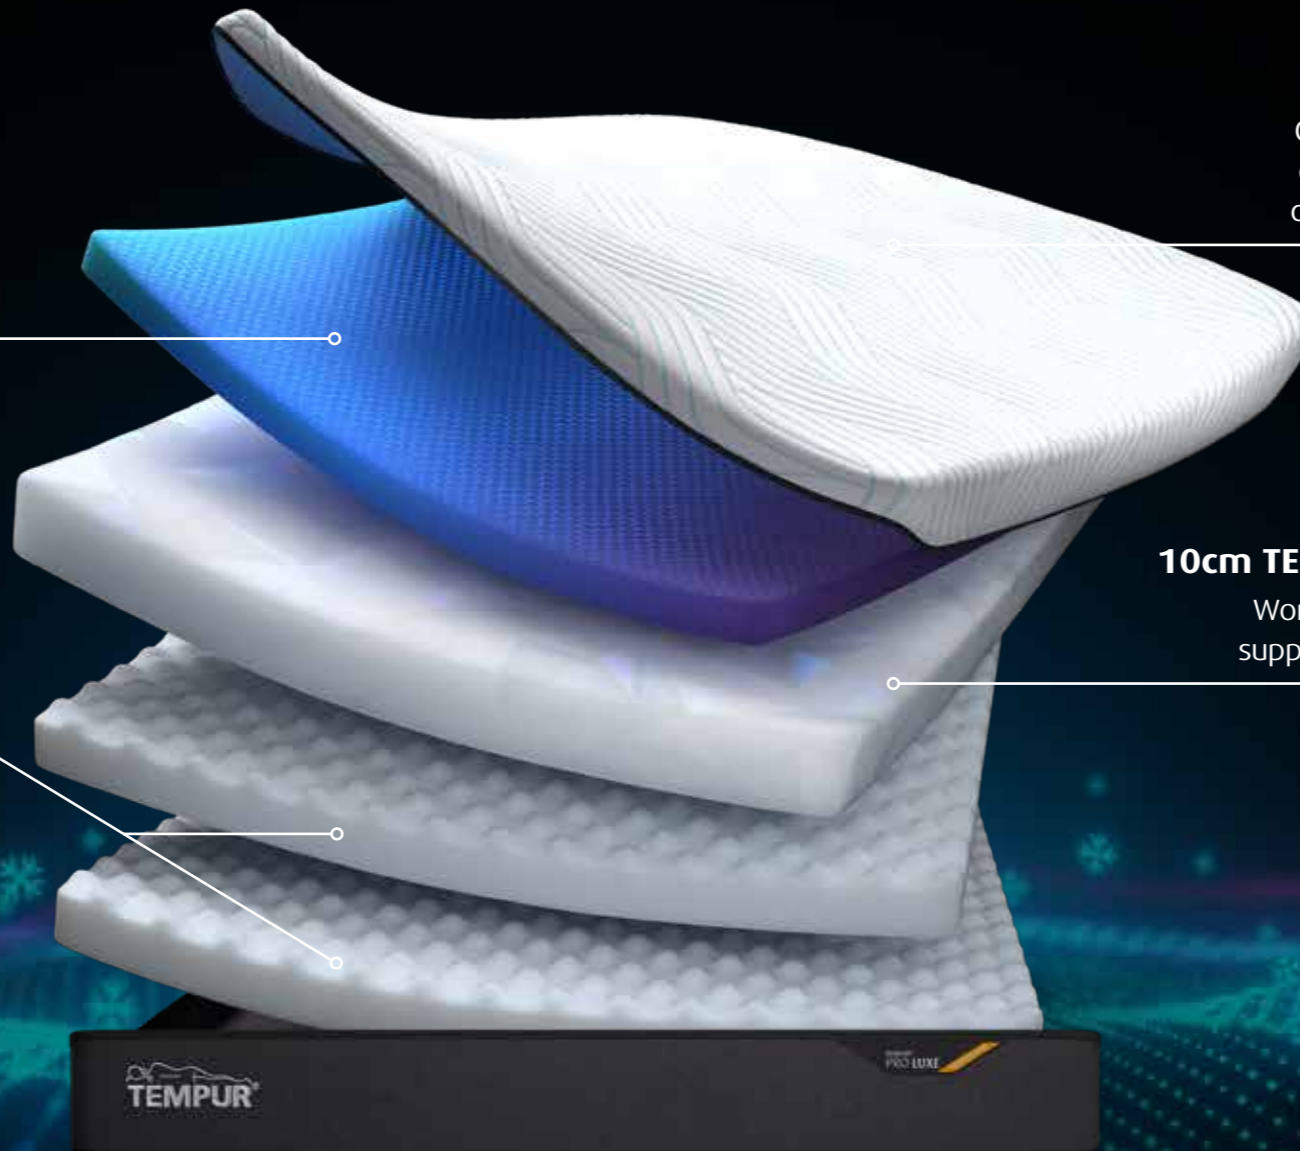

MEDIUM FIRM

TEMPUR PRO[®] LUXE SMARTCOOL[™] ❄️

OUR MOST ADAPTIVE MATTRESS EVER WITH COOLING COVER TECHNOLOGY

Our most adaptive TEMPUR[®] mattress yet with TEMPUR[®] Advanced Material for our best ever pressure relief* and outstanding motion absorption, combined with SmartCool[™] cover technology. With a medium firm mattress feel with extra ease of movement and conforming support. Streamlined 30cm height.

5cm TEMPUR[®] Advanced Material
TEMPUR[®] Advanced Material provides our **best ever pressure relief*** across your body.

15cm TEMPUR DuraBase[™] Technology
Works with the layers above, ensuring long-lasting comfort and support.

TEMPUR Pro[®] SmartCool[™] Cover
Our cool-to-the-touch QuickRefresh[™] mattress cover absorbs excess heat and is easy to keep clean and fresh – simply unzip and wash at 40°C.

10cm TEMPUR[®] Dynamic Support Technology
Working together with TEMPUR[®] Material, this layer supports you and provides extra ease of movement.

QUICK REFRESH COVER

NO TURN

WASHABLE COVER