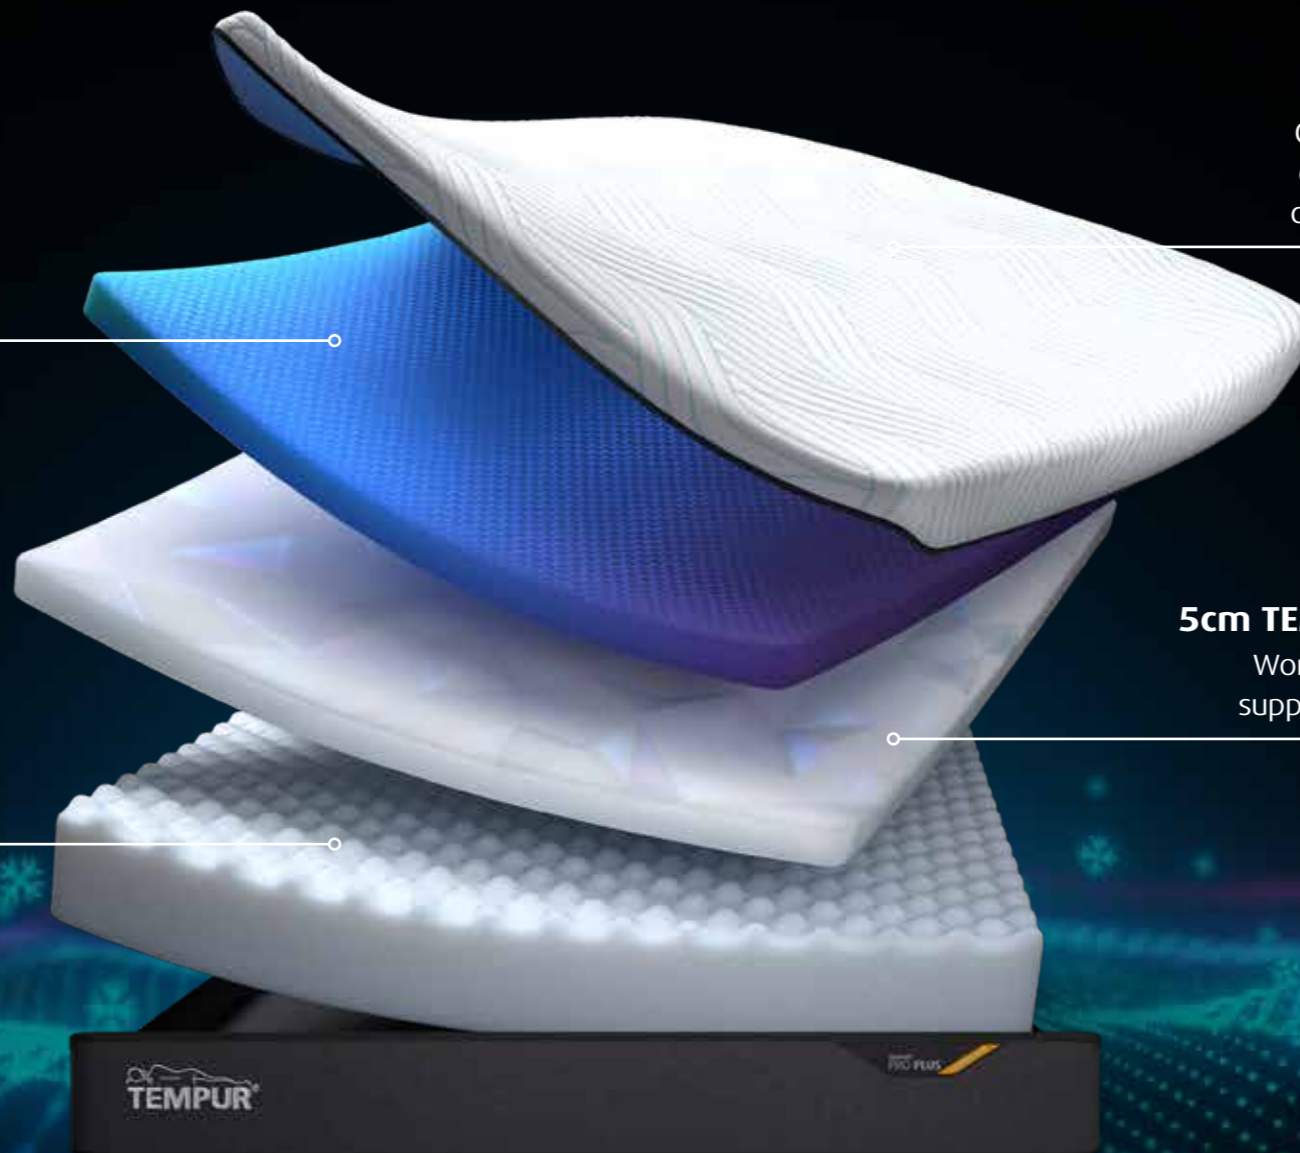

## TEMPUR PRO<sup>®</sup> PLUS SMARTCOOL<sup>™</sup> ❄️

OUR MOST ADAPTIVE MATTRESS EVER WITH COOLING COVER TECHNOLOGY

Our most adaptive TEMPUR<sup>®</sup> mattress yet with TEMPUR<sup>®</sup> Advanced Material for our best ever pressure relief\* and outstanding motion absorption, combined with SmartCool<sup>™</sup> cover technology. With a medium firm mattress feel with extra ease of movement and conforming support. Streamlined 25cm height.

**5cm TEMPUR<sup>®</sup> Advanced Material**  
TEMPUR<sup>®</sup> Advanced Material provides our **best ever pressure relief\*** across your body.

**15cm TEMPUR DuraBase<sup>™</sup> Technology**  
Works with the layers above, ensuring long-lasting comfort and support.

**TEMPUR Pro<sup>®</sup> SmartCool<sup>™</sup> Cover**  
Our cool-to-the-touch QuickRefresh<sup>™</sup> mattress cover absorbs excess heat and is easy to keep clean and fresh – simply unzip and wash at 40°C.

**5cm TEMPUR<sup>®</sup> Dynamic Support Technology**  
Working together with TEMPUR<sup>®</sup> Material, this layer supports you and provides extra ease of movement.

\* Based on internal tests comparing TEMPUR<sup>®</sup> Original with TEMPUR<sup>®</sup> Advanced Material, carried out by Dan-Foam ApS between May 2022 – March 2023.