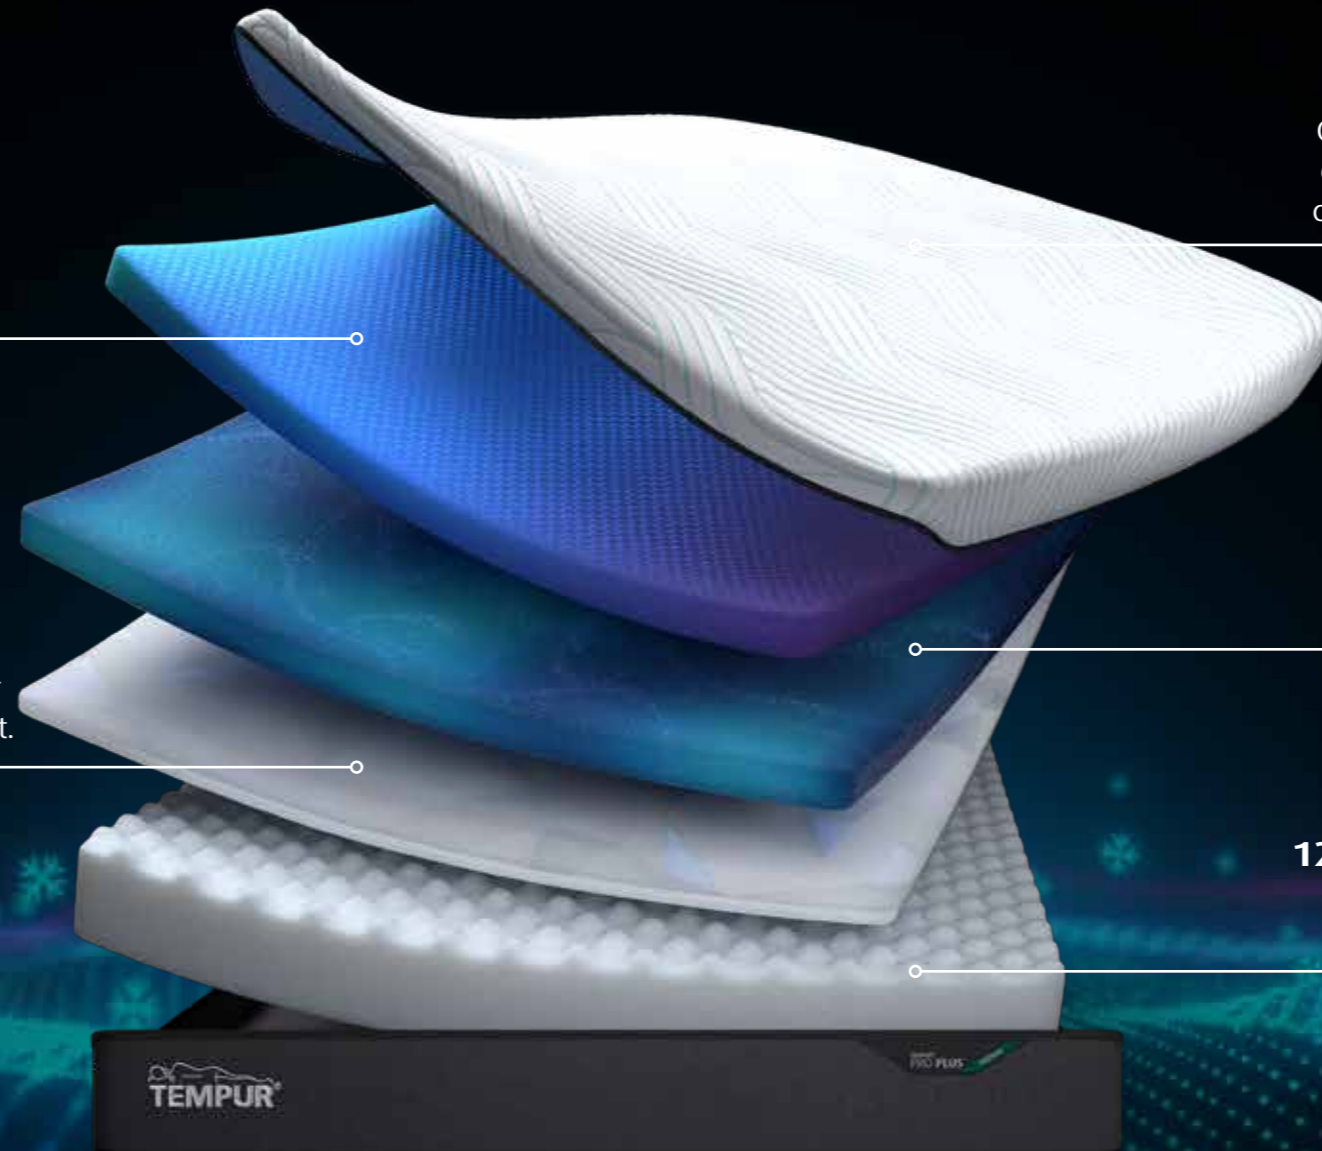

MEDIUM

TEMPUR PRO[®] PLUS SMARTCOOL[™] ❄️

OUR MOST ADAPTIVE MATTRESS EVER WITH COOLING COVER TECHNOLOGY

Our most adaptive TEMPUR[®] mattress yet with TEMPUR[®] Advanced Material for our best ever pressure relief* and outstanding motion absorption, combined with SmartCool[™] cover technology. With a medium mattress feel for the perfect balance of comfort and support. Streamlined 25cm height.

5cm TEMPUR[®] Advanced Material

TEMPUR[®] Advanced Material provides our **best ever pressure relief*** across your body.

3cm TEMPUR[®] Dynamic Support Technology

Working together with TEMPUR[®] Material, this layer supports you and provides extra ease of movement.

TEMPUR Pro[®] SmartCool[™] Cover

Our cool-to-the-touch QuickRefresh[™] mattress cover absorbs excess heat and is easy to keep clean and fresh – simply unzip and wash at 40°C.

5cm TEMPUR Adapt[®] Material

The original TEMPUR[®] Material that adapts, supports and relieves pressure is now even more resilient and long lasting.

12cm TEMPUR DuraBase[™] Technology

Works with the layers above, ensuring long-lasting comfort and support.