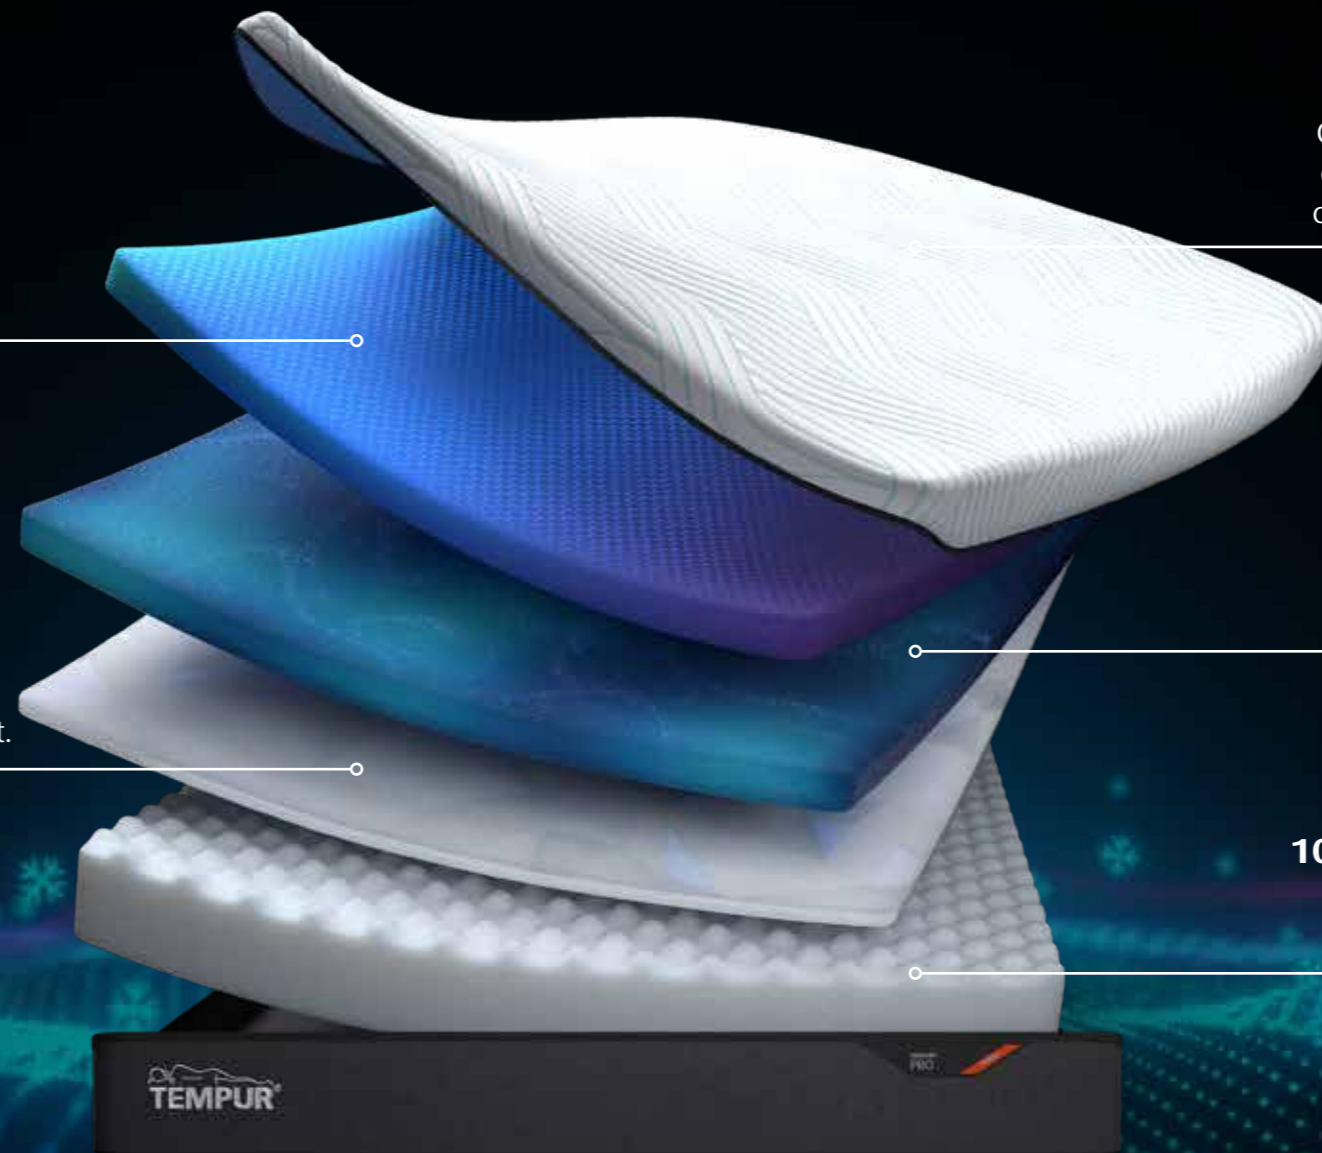

## TEMPUR PRO<sup>®</sup> SMARTCOOL<sup>™</sup> ❄️

OUR MOST ADAPTIVE MATTRESS EVER WITH COOLING COVER TECHNOLOGY

Our most adaptive TEMPUR<sup>®</sup> mattress yet with TEMPUR<sup>®</sup> Advanced Material for our best ever pressure relief\* and outstanding motion absorption, combined with SmartCool<sup>™</sup> cover technology. With a firmer mattress feel for ultimate body support that gently conforms. Streamlined 21cm height.

**3cm TEMPUR<sup>®</sup> Advanced Material**  
TEMPUR<sup>®</sup> Advanced Material provides our **best ever pressure relief\*** across your body.

**3cm TEMPUR<sup>®</sup> Dynamic Support Technology**  
Working together with TEMPUR<sup>®</sup> Material, this layer supports you and provides extra ease of movement.

**TEMPUR Pro<sup>®</sup> SmartCool<sup>™</sup> Cover**  
Our cool-to-the-touch QuickRefresh<sup>™</sup> mattress cover absorbs excess heat and is easy to keep clean and fresh – simply unzip and wash at 40°C.

**5cm TEMPUR Adapt<sup>®</sup> Material**  
The original TEMPUR<sup>®</sup> Material that adapts, supports and relieves pressure is now even more resilient and long lasting.

**10cm TEMPUR DuraBase<sup>™</sup> Technology**  
Works with the layers above, ensuring long-lasting comfort and support.