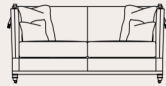

3 Seater Sofa Classic Back
93H x 223W x 109D cm
Includes 2 large & 2 small scatter cushions

2.5 Seater Sofa Classic Back
93H x 184W x 109D cm
Includes 2 large & 2 small scatter cushions

Chair
89H x 80W x 98D cm