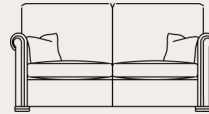

Grand Split Sofa 98H x 245W x 122D cm Includes 2 large & 2 small scatter cushions

Grand Sofa 92H x 244W x 110D cm Includes 2 large & 2 small scatter cushions

3 Seater Sofa 2 Cushion Version 100H x 228W x 98D cm Includes 2 small scatter cushions

2.5 Seater Sofa 100H x 209W x 98D cm Includes 2 small scatter cushions

2 Seater Sofa 100H x 168W x 98D cm Includes 2 small scatter cushions

Astoria Chair 100H x 111W x 101D cm Includes 1 small scatter cushion