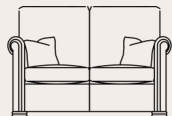

Grand Split Sofa 98H x 245W x 122D cm Includes 2 large & 2 small scatter cushions

Grand Sofa 92H x 244W x 110D cm Includes 2 large & 2 small scatter cushions

3 Seater Sofa 2 Cushion Version 100H x 228W x 98D cm Includes 2 small scatter cushions

2.5 Seater Sofa 100H x 209W x 98D cm Includes 2 small scatter cushions

2 Seater Sofa 100H x 168W x 98D cm Includes 2 small scatter cushions

Astoria Chair 100H x 111W x 101D cm Includes 1 small scatter cushion