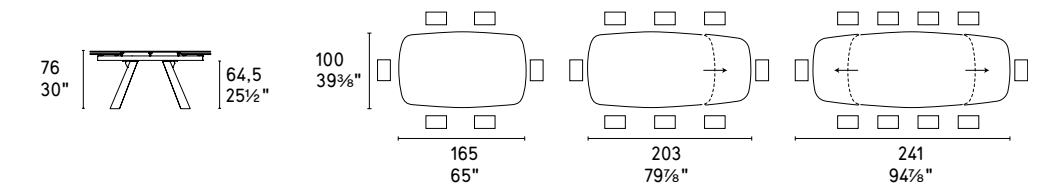

OPTIONAL
Vassoio girevole "Lazy Susan"
"Lazy Susan" rotating tray

CS4115-FS 200

CS4115-FS 250

CS4114-S 165
CS4114-S 165 MTO new

CS4114-S 200
CS4114-S 200 MTO new

CS4114-R 160
CS4114-R 160 MTO new

CS4114-R 200
CS4114-R 200 MTO new