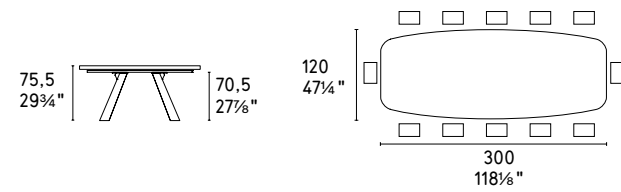

CS4115-FB 300 MTO