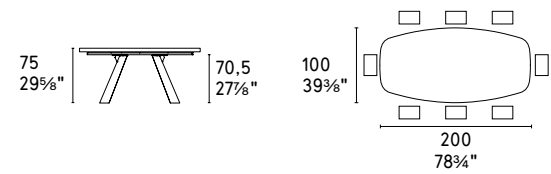

CS4115-FB 200
CS4115-FB 200 MTO new