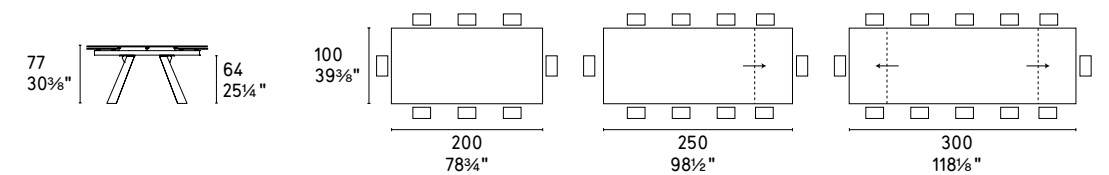

OPTIONAL
Vassoio girevole "Lazy Susan"
"Lazy Susan" rotating tray

CS4115-FS 200

CS4115-FS 250

CS4114-S 165
CS4114-S 165 MTO new

CS4114-S 200
CS4114-S 200 MTO new

CS4114-R 160
CS4114-R 160 MTO new

CS4114-R 200
CS4114-R 200 MTO new