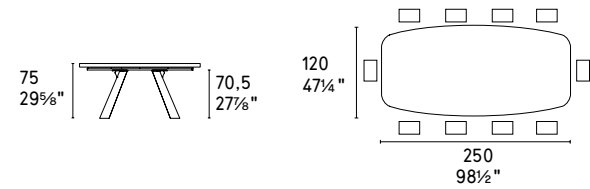

CS4115-FB 250
CS4115-FB 250 MTO new