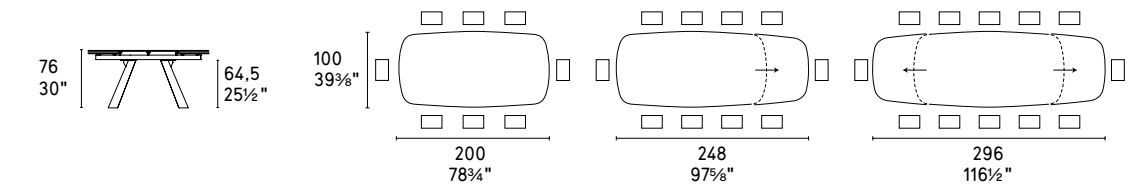

OPTIONAL
Vassoio girevole "Lazy Susan"
"Lazy Susan" rotating tray

CS4115-FS 200

CS4115-FS 250

CS4114-S 165
CS4114-S 165 MTO new

CS4114-S 200
CS4114-S 200 MTO new

CS4114-R 160
CS4114-R 160 MTO new

CS4114-R 200
CS4114-R 200 MTO new