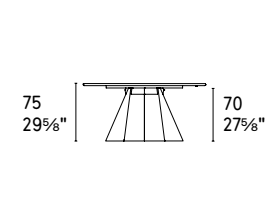

CS4113-FD 160
CS4113-FD 160 MTO new