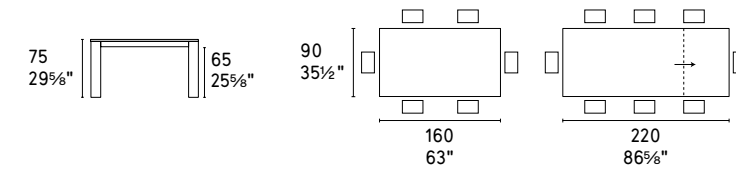

Bess Low sedia / chair CS1463 P27 / A02

Arabia tappeto / rug CS7166

Cookes | LIFE well furnished

CS4058-R 160

CS4058-R 180

CS4058-RX 180

CS4058-R 220