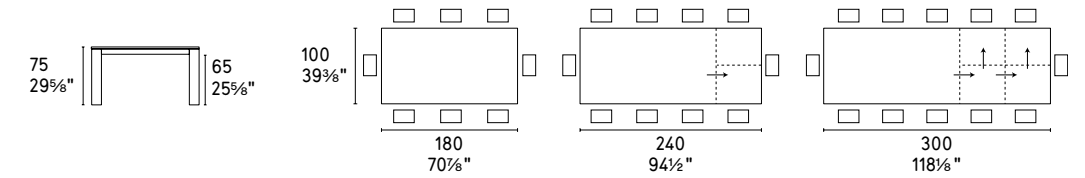

Bess Low sedia / chair CS1463 P27 / A02

Arabia tappeto / rug CS7166

Cookes | LIFE well furnished

CS4058-R 160

CS4058-R 180

CS4058-RX 180

CS4058-R 220