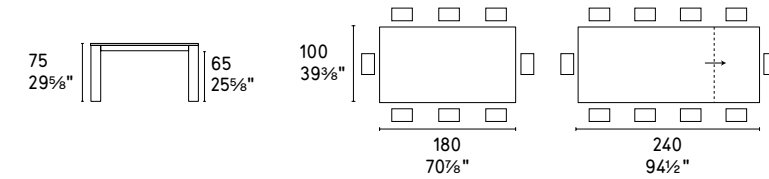

Bess Low sedia / chair CS1463 P27 / A02

Arabia tappeto / rug CS7166

Cookes | LIFE well furnished

CS4058-R 160

CS4058-R 180

CS4058-RX 180

CS4058-R 220