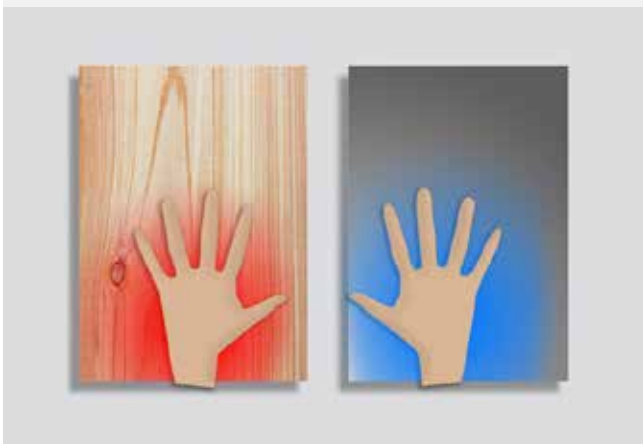

SENSICE

Cool touch

BEKAERT DESLEE

Live. Love. Sleep. Be Happy.

Innovative cool-to-touch technology!

IMPORTANCE OF COOLING DOWN

Temperature plays a key part in the process of falling asleep. Our body needs to drop in temperature before we can start to doze off. So in order to quickly fall asleep, we need to find that temperature 'sweet spot'. SensICE does just that!

COOL-TO-TOUCH TECHNOLOGY

The SensICE mattress does not simply cool you down, it is cool-to-touch and provides an instant cooling effect on the skin. You will fall asleep more quickly, enjoying a qualitative night's rest.

CONDUCTIVITY

Have you ever noticed how much colder water, glass or metal feels compared with the wooden table or the carpet in the same room? Isn't that weird? They all have the same (room) temperature, don't they? It has to do with the ability of materials to conduct heat; some materials are better at it than others, giving them a cooler touch. SensICE mattress textiles are hyper-conductive, they take heat away instantly, resulting in a comfortably cool effect.

On top of that, the stunning cool-to-touch mattress will instantly convince mattress shoppers!

SensICE mattress textiles are hyper-conductive. They instantly take the heat away from your body resulting in a comfortable cool effect.