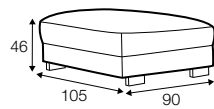

LUX lux

COVERS

FC fixed

LC loose

SPECIAL

modular system

Drawings shown height with leg no. 105 h-10

armchair

armchair wide

footstool 95x80

footstool 105x90

footstool 120x90

2 seater

3 seater or 3 seater divided

set 1

3 seater left + armchair wide right