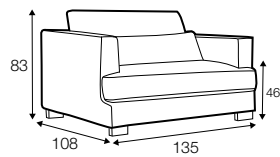

LUX lux

COVERS

FC fixed

LC loose

SPECIAL

modular system

Drawings shown height with leg no. 105 h-10

armchair