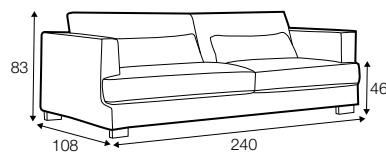

LUX lux

COVERS

FC fixed

LC loose

SPECIAL

modular system

Drawings shown height with leg no. 105 h-10

armchair

armchair wide

footstool 95x80

footstool 105x90

footstool 120x90

2 seater

3 seater or 3 seater divided

set 1

3 seater left + armchair wide right

set 2 right / or left

2 seater left / or right + divan right / or left

set 3 right / or left

3 seater left / or right + divan right / or left

set 4 right / or left

2 seater left / or right + armchair without armrests + divan right / or left