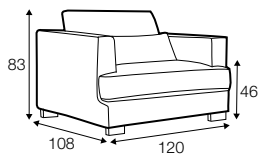

LUX lux

COVERS

FC fixed

LC loose

SPECIAL

modular system

Drawings shown height with leg no. 105 h-10

armchair