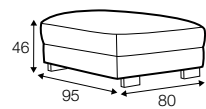

LUX lux

COVERS

FC fixed

LC loose

SPECIAL

modular system

Drawings shown height with leg no. 105 h-10

armchair

armchair wide

footstool 95x80

footstool 105x90

footstool 120x90

2 seater

3 seater or 3 seater divided

set 1

3 seater left + armchair wide right