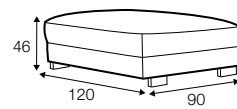

LUX lux

COVERS

FC fixed

LC loose

SPECIAL

modular system

Drawings shown height with leg no. 105 h-10

armchair

armchair wide

footstool 95x80

footstool 105x90

footstool 120x90

2 seater

3 seater or 3 seater divided

set 1

3 seater left + armchair wide right