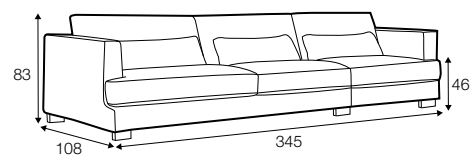

LUX lux

COVERS

FC fixed

LC loose

SPECIAL

modular system

Drawings shown height with leg no. 105 h-10

armchair

armchair wide

footstool 95x80

footstool 105x90

footstool 120x90

2 seater

3 seater or 3 seater divided

set 1

3 seater left + armchair wide right

set 2 right / or left

2 seater left / or right + divan right / or left

set 3 right / or left

3 seater left / or right + divan right / or left

set 4 right / or left

2 seater left / or right + armchair without armrests + divan right / or left