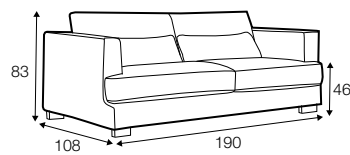

LUX lux

COVERS

FC fixed

LC loose

SPECIAL

modular system

Drawings shown height with leg no. 105 h-10

armchair

armchair wide

footstool 95x80

footstool 105x90

footstool 120x90

2 seater

3 seater or 3 seater divided

set 1

3 seater left + armchair wide right

set 2 right / or left

2 seater left / or right + divan right / or left

set 3 right / or left

3 seater left / or right + divan right / or left

set 4 right / or left

2 seater left / or right + armchair without armrests + divan right / or left