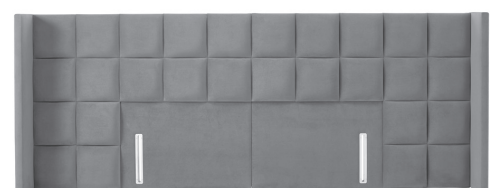

CHEVRON DEEP

EMBRACE DEEP

LATTICE DEEP

ELAN

MIURA

TORINO

HEADBOARD DIMENSIONS

	Single 90cm				Double 135cm				King 150cm				Super King 180cm			
	Height (cm)	Shoulder height if applicable (cm)	Depth (cm)	Width (cm)	Height (cm)	Shoulder height if applicable (cm)	Depth (cm)	Width (cm)	Height (cm)	Shoulder height if applicable (cm)	Depth (cm)	Width (cm)	Height (cm)	Shoulder height if applicable (cm)	Depth (cm)	Width (cm)
Strutted Headboards																
Delano Strut	70	N/A	11	90	70	N/A	11	135	70	N/A	11	150	70	N/A	11	180
Easy Access Deep Headboards																
Byrant Easy Access	150	135	11	90	150	135	11	135	150	135	11	150	150	135	11	180
Florin Easy Access**	136	144	7	90	136	144	7	150	136	144	7	165	136	144	7	195
Wiltern Easy Access	135	N/A	11	90	135	N/A	11	135	135	N/A	11	150	135	N/A	11	180
Floating Headboards*																
Byrant Floating	130	115	9	90	130	115	9	135	130	115	9	150	130	115	9	180
Florin Floating**	116	129	6	90	116	129	6	150	116	129	6	165	116	129	6	195
Wiltern Floating	115	N/A	9	90	115	N/A	9	135	115	N/A	9	150	115	N/A	9	180
Deep Headboards																
Chevron**	N/A	N/A	N/A	N/A	152	N/A	7	147	150	N/A	7	162	150	N/A	7	192
Chequers**	140	N/A	7	100	140	N/A	7	145	140	N/A	7	160	140	N/A	7	190
Embrace	N/A	N/A	N/A	N/A	144	136	7	135	144	136	7	150	144	136	7	180
Lattice	N/A	N/A	N/A	N/A	138	N/A	7	139	153	N/A	7	154	153	N/A	7	184
Elan**	N/A	N/A	N/A	N/A	120	N/A	7	157	120	N/A	7	172	120	N/A	7	202
Miura**	N/A	N/A	N/A	N/A	120	N/A	7	265	120	N/A	7	280	120	N/A	7	310
Torino**	N/A	N/A	N/A	N/A	120	N/A	7	265	120	N/A	7	280	120	N/A	7	310

*The height of a Floating headboard is from the highest point of the headboard to the floor.

**Headboard wider than the bed width.

BASE DIMENSIONS

	True Edge Base	Premium True Edge Base	Shallow True Edge Base	Premium Shallow True Edge Base	Slim True Edge Base
Overall height including legs or castors (cm)	36cm	36cm	29.5cm	29.5cm	29cm